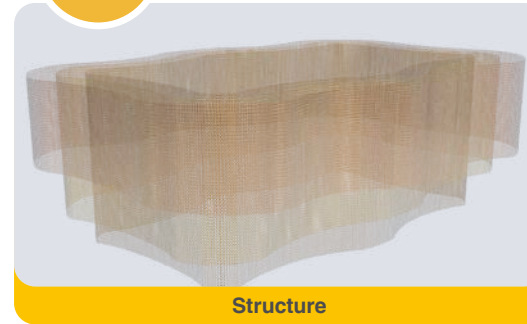

CUSTOMIZATION

Bring your artistic vision to life

Meticulously tailored metal curtains match your unique style and space, ensuring an unparalleled level of personalization and sophistication.

Structure