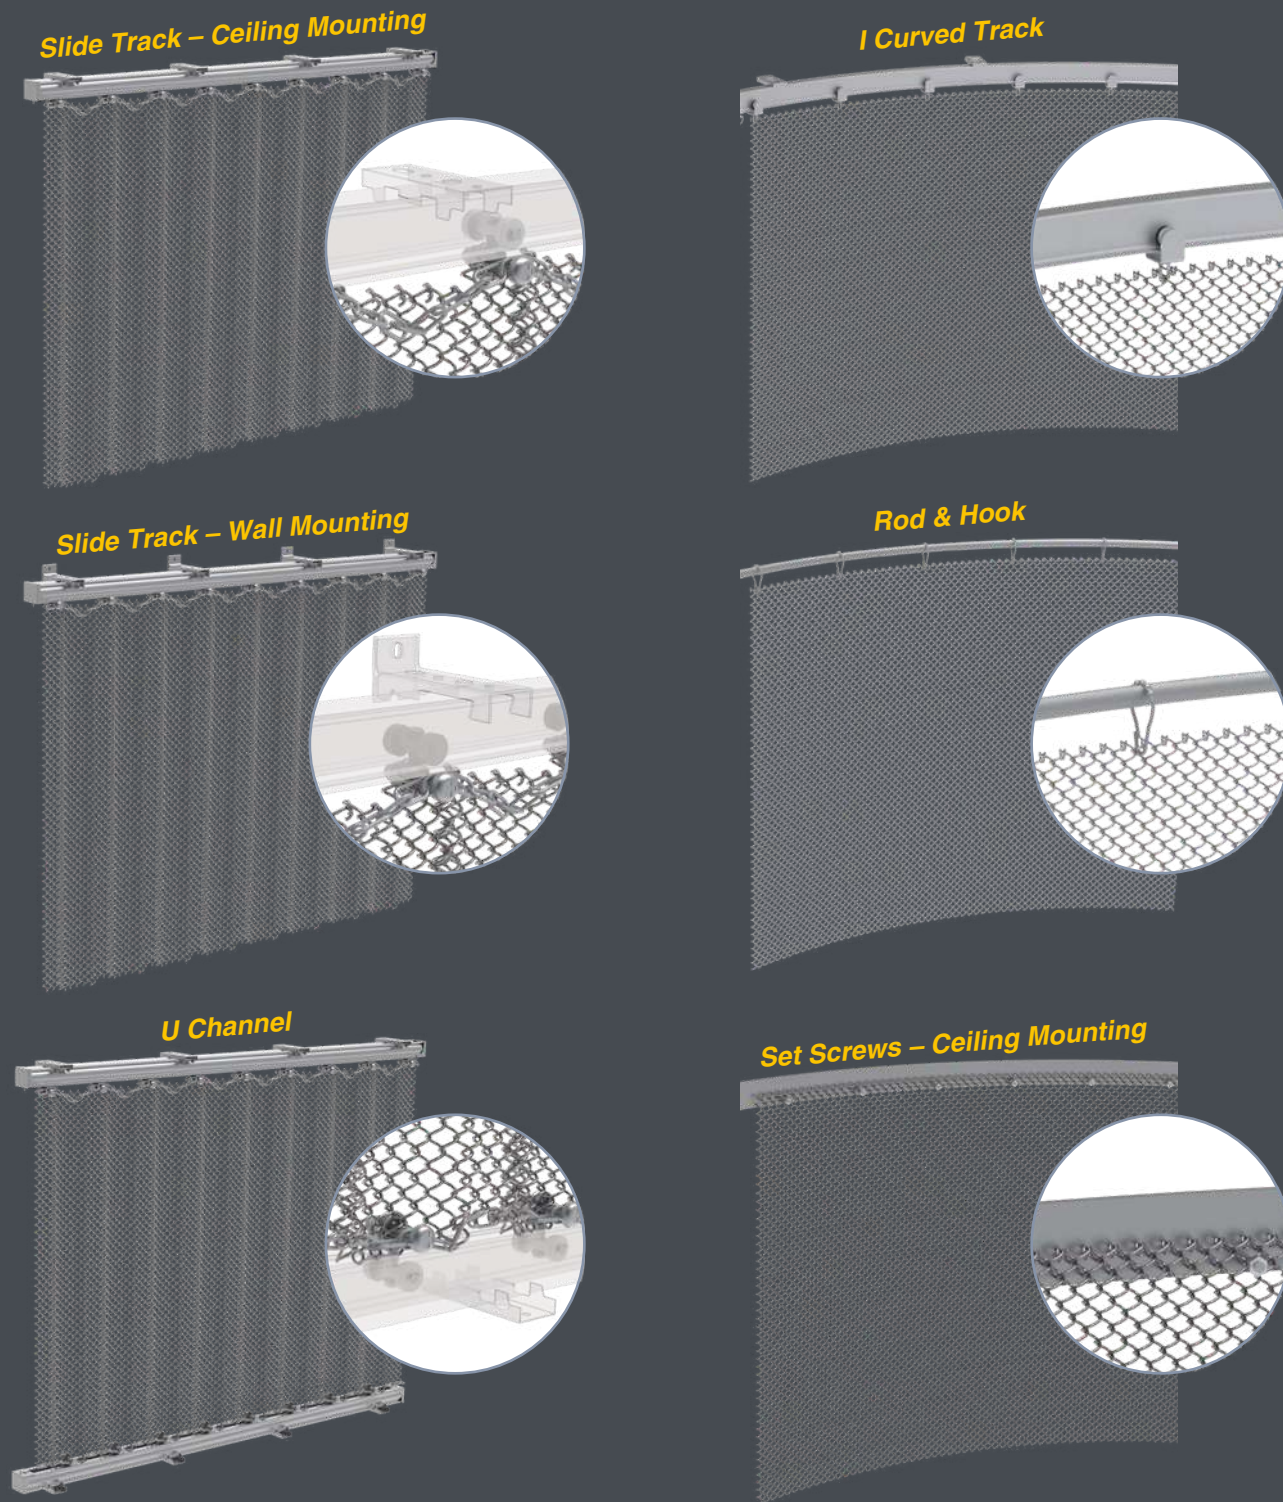

CUSTOMIZABLE

Perfectly fit the project and can be customized upon request.

MULTIFUNCTIONAL

Realize shading, partition, privacy protection and other functions.

MAINTENANCE-FREE

Durable and easy to maintain, save time and energy.

Installation

Flexible installation methods and detailed installation guidance (installation effect drawing, accessories drawing and installation guide videos) make your installation easier, more convenient and efficient.