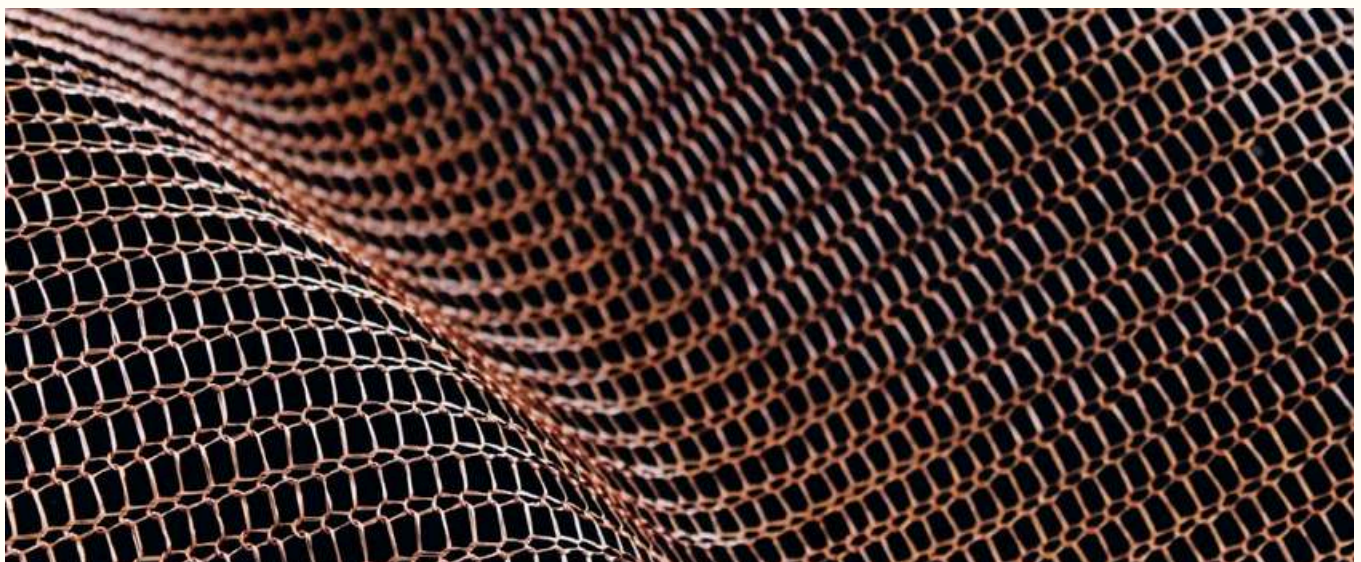

Flat & Angle with Threaded Rod

Flats with Clevis

Woven-In-Bar (WIB) with Eyebolts

Angle Steel & Frame

U-Binding Frame

CUSTOMIZATION

Bring your artistic vision to life

Meticulously tailored metal curtains match your unique style and space, ensuring an unparalleled level of personalization and sophistication.

Color

Image

Structure

Installation

*Stylish
Touch*

VANESSA
CURTAIN
1987

Technical Details

Woven Fabrics