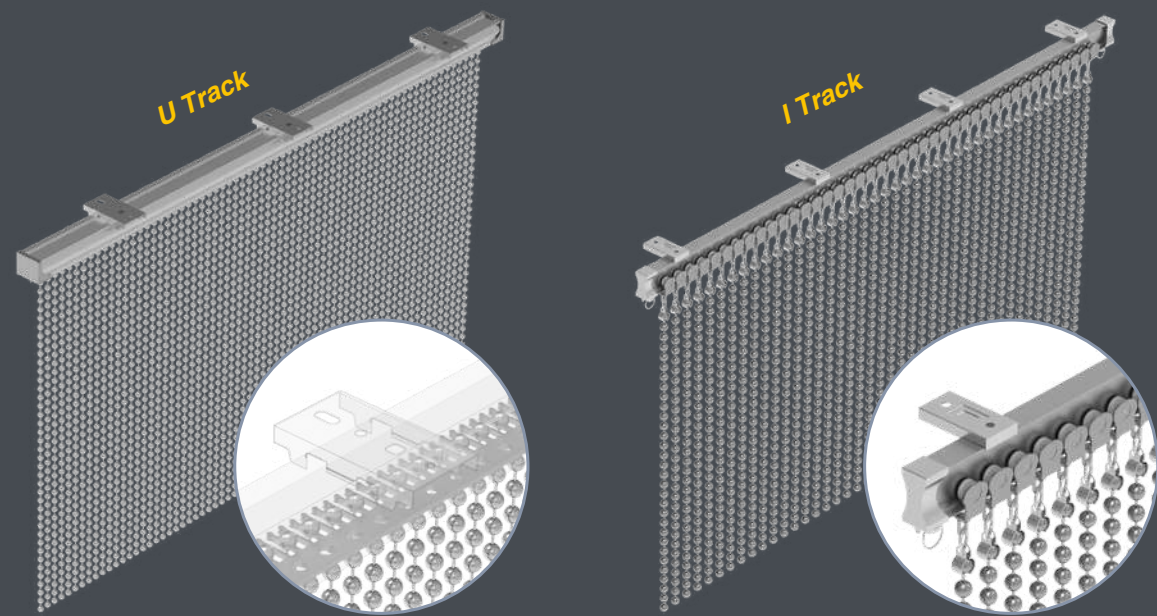

Category

Browse metal bead curtain and obtain unique, modern metal bead curtain category guidance.

Round & Faceted

Round and faceted beads have their own features. Round metal bead has a smooth surface and looks more gentle and is suitable for any building environments. Faceted metal bead has better refraction and scattering effects and is more suitable for stages and spaces with higher light effect requirements.

No Spacing & Spacing

Our metal bead curtain can be divided into no spacing and spacing types. We will adjust the space between metal metals based on the overall visual effect.

Metal Bead Curtain

Metal bead curtain is made of high quality metal beads that can capture and reflect light to create an energetic, fantastic space atmosphere. No matter being used for art designs, building decoration, or acting as a simple, elegant curtain, metal bead curtain can easily blend into all kinds of environments. Meanwhile, metal bead curtain is a good solution that creates a perfect space divider without introducing a fixed partition. It not only adds the sense of beauty to the space, but also ensures people can pass through the curtain freely.

Application

Curtain

Wall decoration

Space divider

Ceiling

Architectural Flat Flex Belt

Architectural flat flex belt is a kind of metal mesh material formed by interlocking two adjacent metal wires together. In addition to being used as conveyor belt in factories, it can also act as decorative mesh for interior spaces. Due to its unique shape, it can provide unique visual effect for building facade, interior design and art devices. Meanwhile, it is made of rigid materials and is suitable for being installed in public areas with a large flow of people and plays a role of anti-theft. If you are looking for a unique and functional decorative wire mesh, architectural flat flex belt is a good choice.