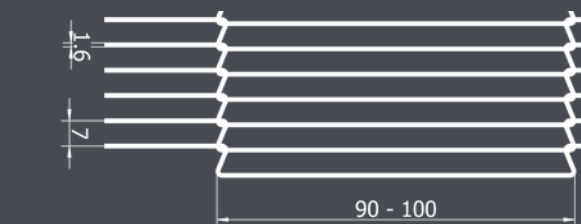

Spacing (b): 4.2–20 mm

Aperture length (c): 90–600 mm

Color: stainless steel, copper, bronze, gold

Surface treatment: anodized or painted

Popular Configurations

Hot sale architectural flat flex belt types bring you various architectural inspirations.

High Privacy

Wire diameter: 1.0 mm **Aperture:** 4.5 mm

Common

Wire diameter: 1.6 mm **Aperture:** 7 mm

Popular

Wire diameter: 2.3 mm **Aperture:** 12.7 mm

Vertical & Horizontal

Different curtain hanging directions create different atmospheres.