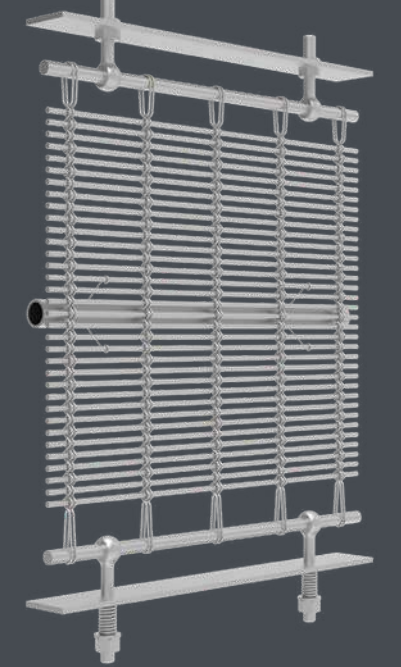

Woven-In-Bar (WIB) with Eyebolts