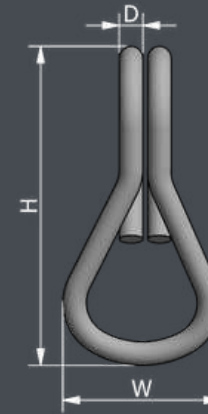

Kind reminder: When the metal coil drapery is used as a floor curtain, leave a gap of 2 cm from the ground at the bottom of the metal curtain to ensure the best effect.

Application

Curtain

Wall decoration

Specifications

Keep Improving and show all product details.

Material: aluminum
Finish: gloss or matte
Surface treatment: anodized
Standard: Wire diameter (D): 2.0 mm
 Hook width (W): 12.0 mm
 Hook length (H): 24 mm

Material: aluminum
Finish: gloss or matte
Surface treatment: anodized
Delicate: Wire diameter (D): 1.5 mm
 Hook width (W): 8.5 mm
 Hook length (H): 17 mm

Category

Chain knot and arrangement differences make different chain link curtain effect.