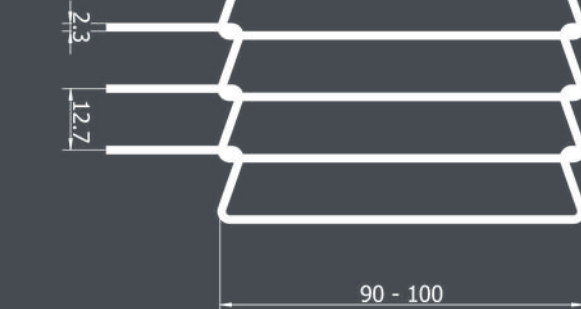

High Privacy

Wire diameter: 1.0 mm **Aperture:** 4.5 mm

Common

Wire diameter: 1.6 mm **Aperture:** 7 mm

Popular

Wire diameter: 2.3 mm **Aperture:** 12.7 mm

Vertical & Horizontal

Different curtain hanging directions create different atmospheres.