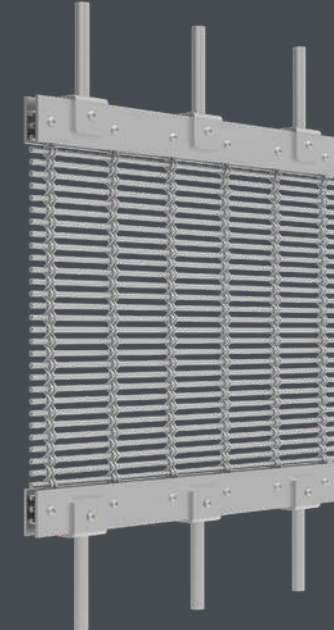

Flats with Clevis