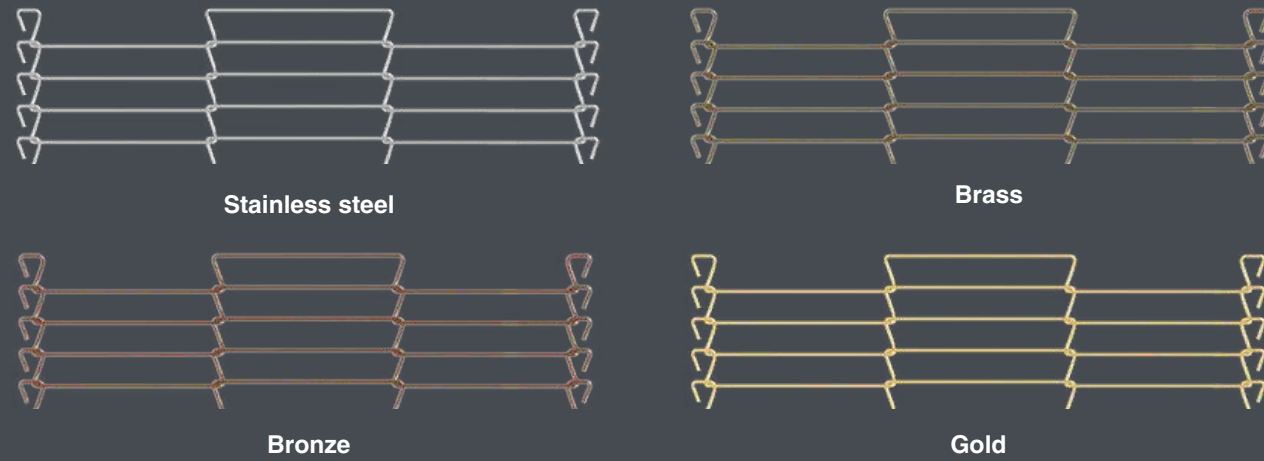

High Privacy

Wire diameter: 1.0 mm **Aperture:** 4.5 mm

Common

Wire diameter: 1.6 mm **Aperture:** 7 mm

Popular

Wire diameter: 2.3 mm **Aperture:** 12.7 mm

Vertical & Horizontal

Different curtain hanging directions create different atmospheres.

Horizontal

Present various kinds of fullness and create unique, dynamic visual effects.

Vertical

The curtain will not have folds and provide a simple, modern look.

Finishes

We can offer various finish effects and support made-to-order services to make your project effect high grade and exquisite.