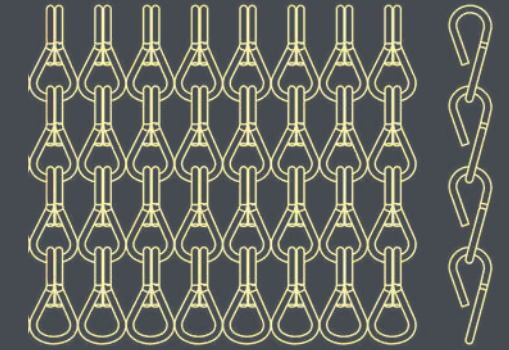

Space divider

Ceiling

Chain Link Curtain

Designers can achieve good decorative effects on architectural spaces by using our aluminum chain link curtain. Chain link curtain is made of high quality interlocking metal chains, durable and stylish. Our chain link curtain can be anodized to offer various finish colors, which allows our customers to customize chain link curtains that suit their own architectural styles.

Specifications

Keep Improving and show all product details.

Material: aluminum
Finish: gloss or matte
Surface treatment: anodized
Standard: Wire diameter (D): 2.0 mm
 Hook width (W): 12.0 mm
 Hook length (H): 24 mm

Material: aluminum
Finish: gloss or matte
Surface treatment: anodized
Delicate: Wire diameter (D): 1.5 mm
 Hook width (W): 8.5 mm
 Hook length (H): 17 mm

Category

Chain knot and arrangement differences make different chain link curtain effect.