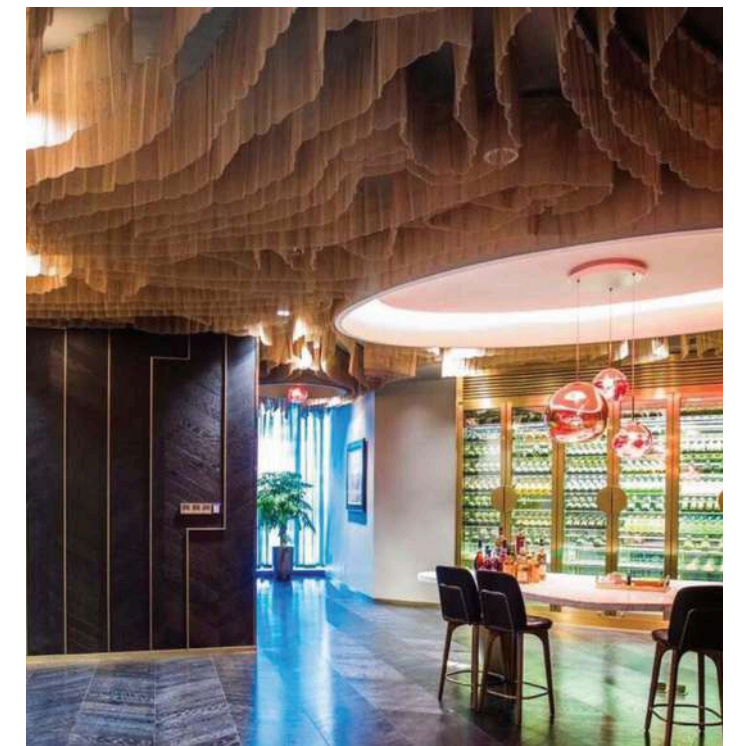

Wall decoration