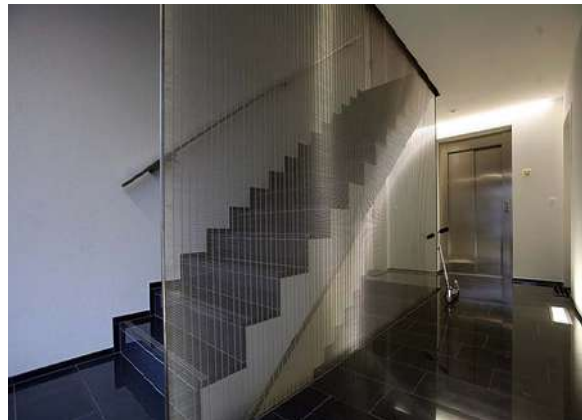

Open area: 49.2%

Woven Wire Drapery

Woven wire drapery is a kind of metal woven mesh formed by crossbars passing through metal cables. Unlike other metal decorative mesh, woven wire drapery can only exhibit great flexibility in the vertical direction due to its unique weaving structure. When being used as building facade, it also plays the role of sun blocking and fall prevention & protection. Besides, it also shows its unique charm in interior decorations such as wall decoration, ceiling style design and space partition. We can offer a variety of weave types and finishes to make your personalized architectural design come into reality.

Finishes

Classic color blending plan exhibition and color customization service available help you to find out the optimal solution of project color.

Natural Stainless Steel

Brass

Copper

Bronze

Green

Rope & wire in different colors

Dark gray

Application

Wall decoration

Space divider

Ceiling

Building facade

Installation

We provide high quality tracks and frame accessories to ensure your project installation is firm and reliable.