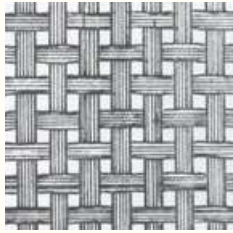

Flat & Angle with Threaded Rod

Flats with Clevis

Woven-In-Bar (WIB) with Eyebolts

Angle Steel & Frame

U-Binding Frame

CUSTOMIZATION

Bring your artistic vision to life

Meticulously tailored metal curtains match your unique style and space, ensuring an unparalleled level of personalization and sophistication.

Color

Image

Structure

Installation

*Stylish
Touch*

VANESSA
CURTAIN
1987

Technical Details

Woven Fabrics