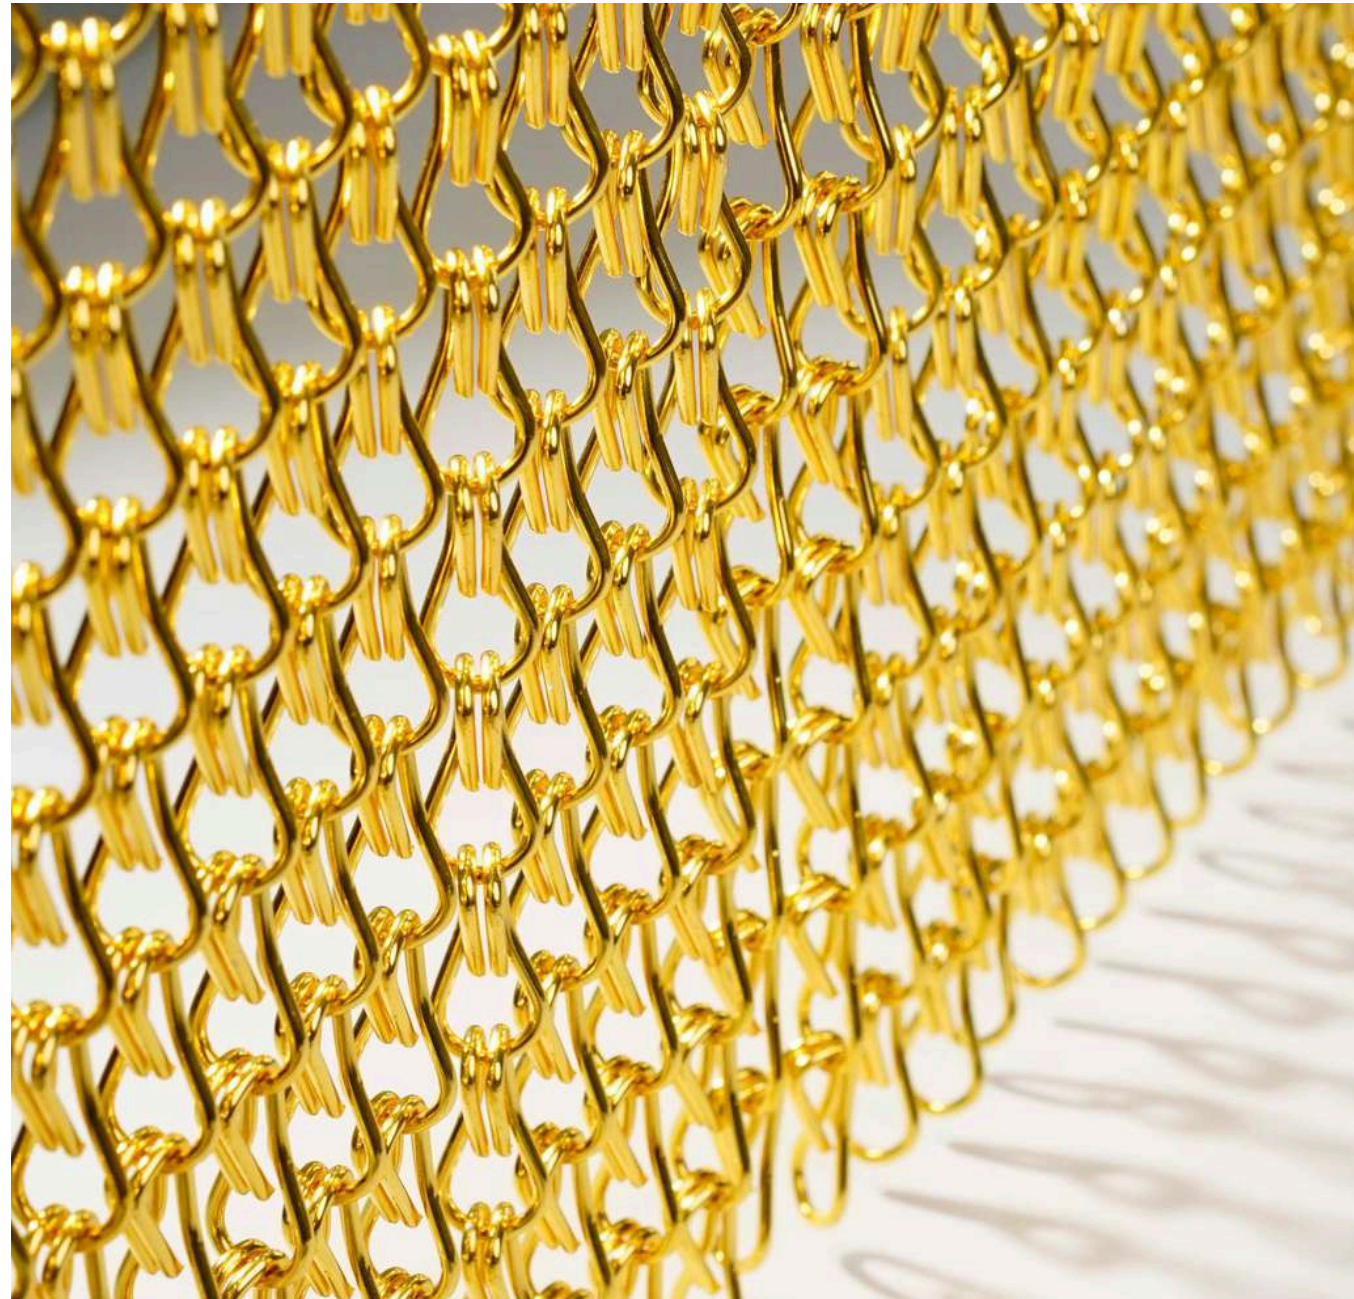

Space divider

Ceiling

Chain Link Curtain

Designers can achieve good decorative effects on architectural spaces by using our aluminum chain link curtain. Chain link curtain is made of high quality interlocking metal chains, durable and stylish. Our chain link curtain can be anodized to offer various finish colors, which allows our customers to customize chain link curtains that suit their own architectural styles.