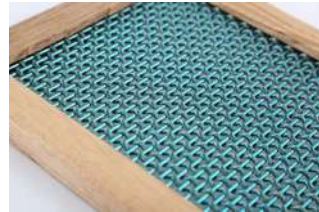

Open area: 49.2%

Woven Wire Drapery

Woven wire drapery is a kind of metal woven mesh formed by crossbars passing through metal cables. Unlike other metal decorative mesh, woven wire drapery can only exhibit great flexibility in the vertical direction due to its unique weaving structure. When being used as building facade, it also plays the role of sun blocking and fall prevention & protection. Besides, it also shows its unique charm in interior decorations such as wall decoration, ceiling style design and space partition. We can offer a variety of weave types and finishes to make your personalized architectural design come into reality.

Finishes

Classic color blending plan exhibition and color customization service available help you to find out the optimal solution of project color.

Natural Stainless Steel

Brass

Copper

Bronze

Green

Rope & wire in different colors