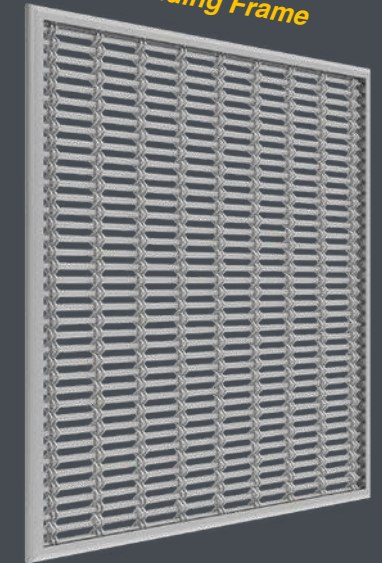

Open area: 49.2%

Woven Wire Drapery

Woven wire drapery is a kind of metal woven mesh formed by crossbars passing through metal cables. Unlike other metal decorative mesh, woven wire drapery can only exhibit great flexibility in the vertical direction due to its unique weaving structure. When being used as building facade, it also plays the role of sun blocking and fall prevention & protection. Besides, it also shows its unique charm in interior decorations such as wall decoration, ceiling style design and space partition. We can offer a variety of weave types and finishes to make your personalized architectural design come into reality.

Flat & Angle with Threaded Rod

Flats with Clevis

Woven-In-Bar (WIB) with Eyebolts

Angle Steel & Frame

U-Binding Frame

CUSTOMIZATION

Bring your artistic vision to life

Meticulously tailored metal curtains match your unique style and space, ensuring an unparalleled level of personalization and sophistication.