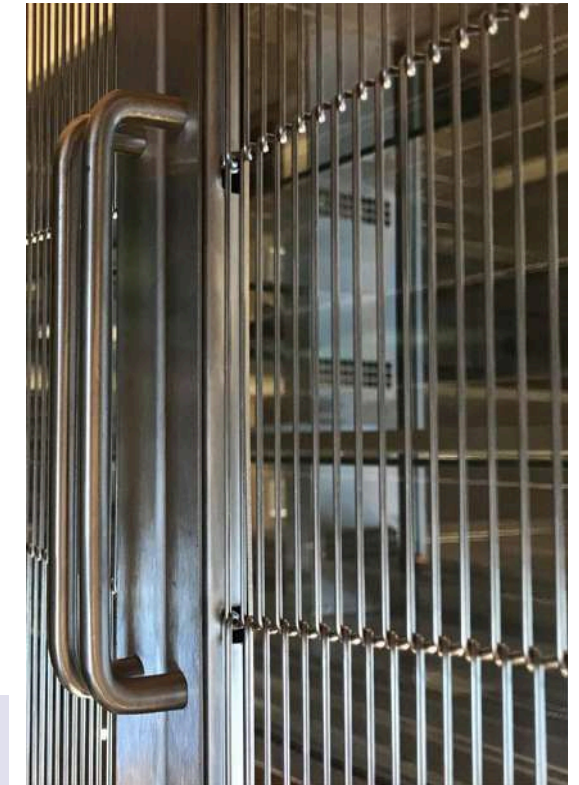

Lockable curtain