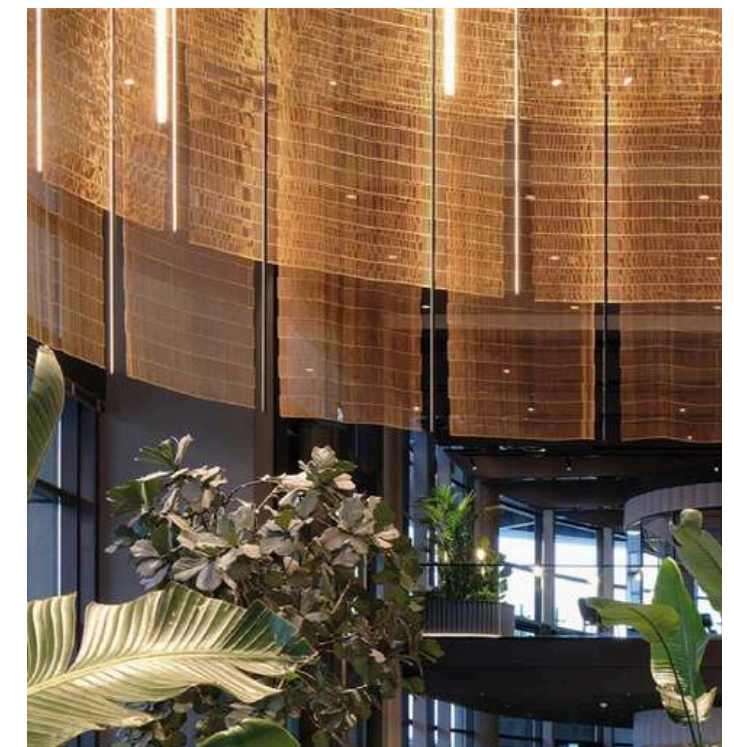

Finishes

We can offer various finish effects and support made-to-order services to make your project effect high grade and exquisite.

Installation

According to different installation environments, we will provide corresponding installation methods, accessories and guidelines to achieve flexible installation without professional skills.

Application

Ceiling