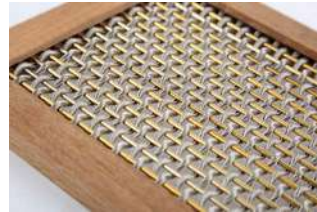

Open area: 49.2%

Woven Wire Drapery

Woven wire drapery is a kind of metal woven mesh formed by crossbars passing through metal cables. Unlike other metal decorative mesh, woven wire drapery can only exhibit great flexibility in the vertical direction due to its unique weaving structure. When being used as building facade, it also plays the role of sun blocking and fall prevention & protection. Besides, it also shows its unique charm in interior decorations such as wall decoration, ceiling style design and space partition. We can offer a variety of weave types and finishes to make your personalized architectural design come into reality.

Finishes

Classic color blending plan exhibition and color customization service available help you to find out the optimal solution of project color.

Natural Stainless Steel

Brass

Copper

Bronze

Green

Rope & wire in different colors