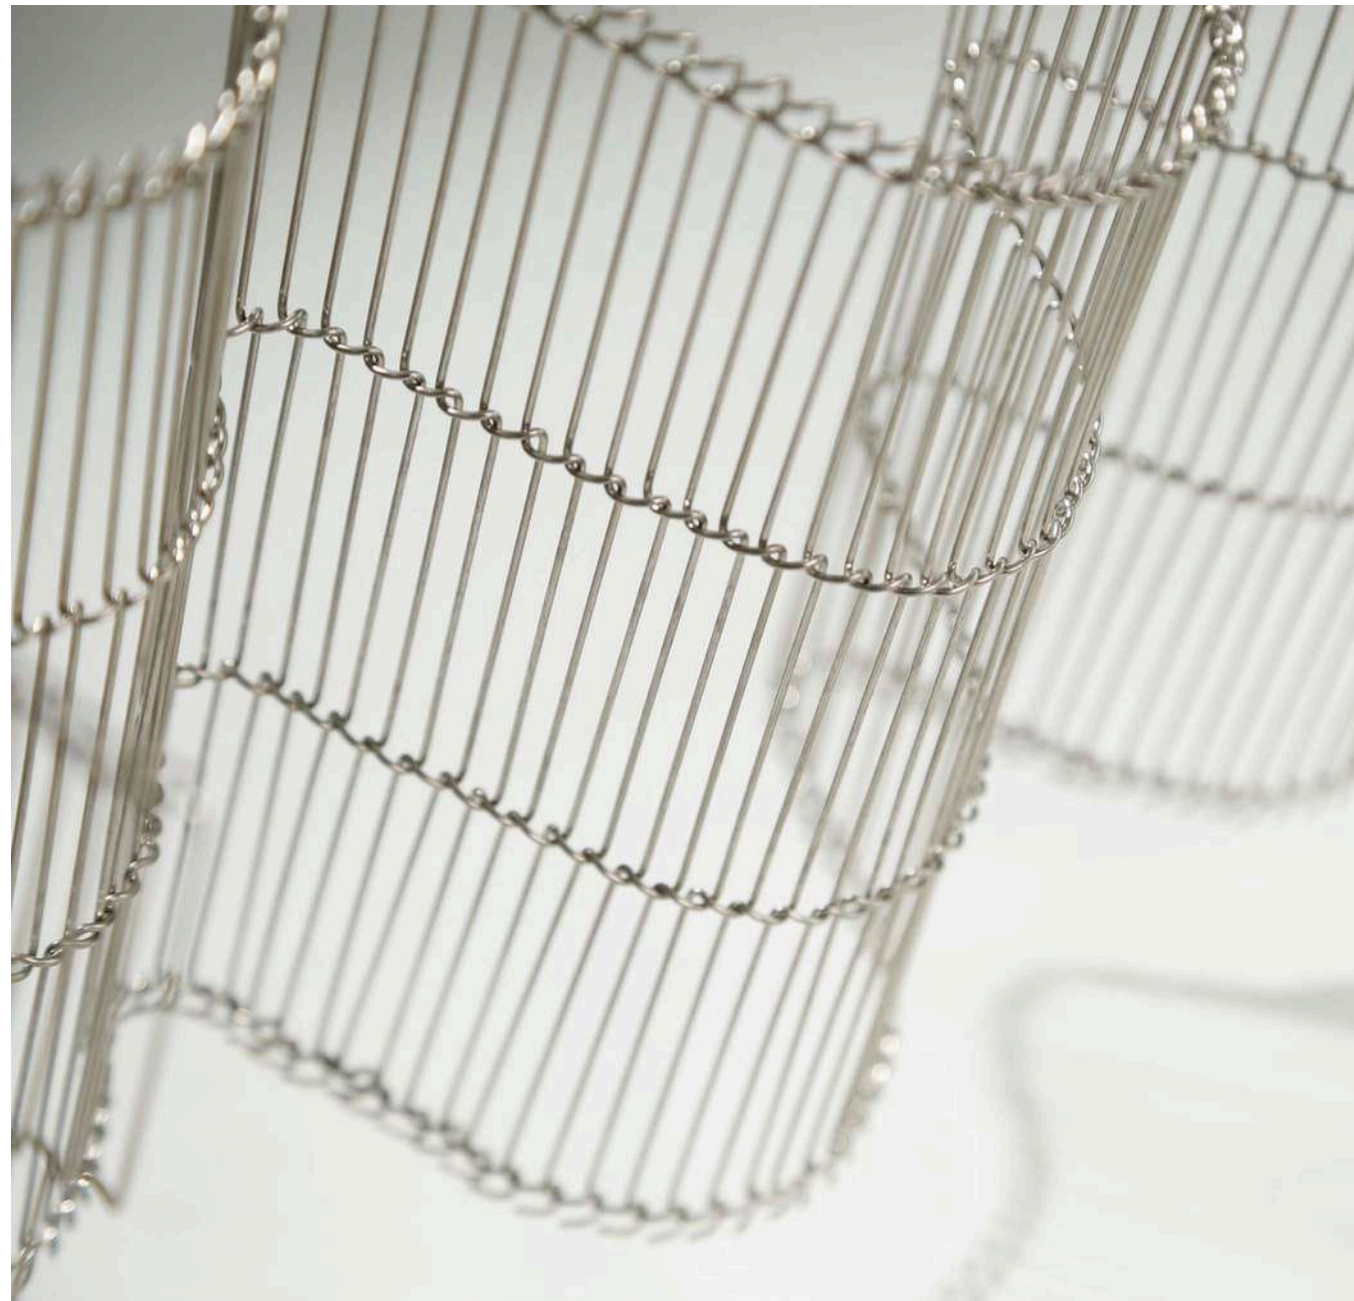

Category

Browse metal bead curtain and obtain unique, modern metal bead curtain category guidance.

Round & Faceted

Round and faceted beads have their own features. Round metal bead has a smooth surface and looks more gentle and is suitable for any building environments. Faceted metal bead has better refraction and scattering effects and is more suitable for stages and spaces with higher light effect requirements.

No Spacing & Spacing

Our metal bead curtain can be divided into no spacing and spacing types. We will adjust the space between metal metals based on the overall visual effect.

Metal Bead Curtain

Metal bead curtain is made of high quality metal beads that can capture and reflect light to create an energetic, fantastic space atmosphere. No matter being used for art designs, building decoration, or acting as a simple, elegant curtain, metal bead curtain can easily blend into all kinds of environments. Meanwhile, metal bead curtain is a good solution that creates a perfect space divider without introducing a fixed partition. It not only adds the sense of beauty to the space, but also ensures people can pass through the curtain freely.

Application

Curtain

Wall decoration

Space divider

Ceiling

Architectural Flat Flex Belt

Architectural flat flex belt is a kind of metal mesh material formed by interlocking two adjacent metal wires together. In addition to being used as conveyor belt in factories, it can also act as decorative mesh for interior spaces. Due to its unique shape, it can provide unique visual effect for building facade, interior design and art devices. Meanwhile, it is made of rigid materials and is suitable for being installed in public areas with a large flow of people and plays a role of anti-theft. If you are looking for a unique and functional decorative wire mesh, architectural flat flex belt is a good choice.