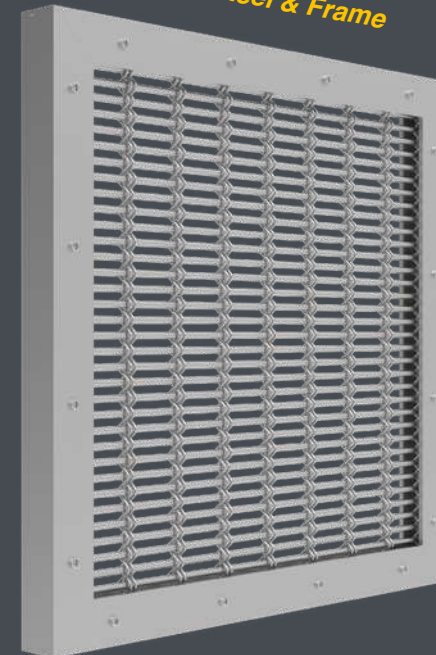

Flat & Angle with Threaded Rod

Flats with Clevis

Woven-In-Bar (WIB) with Eyebolts

Angle Steel & Frame

U-Binding Frame

CUSTOMIZATION

Bring your artistic vision to life

Meticulously tailored metal curtains match your unique style and space, ensuring an unparalleled level of personalization and sophistication.