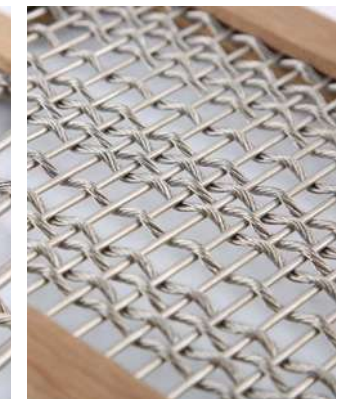

Model: AG-WS-2820D

Open area: 49.2%

Woven Wire Drapery

Woven wire drapery is a kind of metal woven mesh formed by crossbars passing through metal cables. Unlike other metal decorative mesh, woven wire drapery can only exhibit great flexibility in the vertical direction due to its unique weaving structure. When being used as building facade, it also plays the role of sun blocking and fall prevention & protection. Besides, it also shows its unique charm in interior decorations such as wall decoration, ceiling style design and space partition. We can offer a variety of weave types and finishes to make your personalized architectural design come into reality.