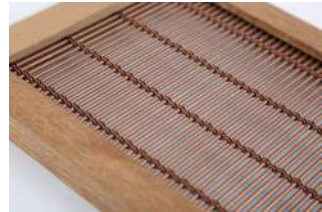

Open area: 49.2%

Woven Wire Drapery

Woven wire drapery is a kind of metal woven mesh formed by crossbars passing through metal cables. Unlike other metal decorative mesh, woven wire drapery can only exhibit great flexibility in the vertical direction due to its unique weaving structure. When being used as building facade, it also plays the role of sun blocking and fall prevention & protection. Besides, it also shows its unique charm in interior decorations such as wall decoration, ceiling style design and space partition. We can offer a variety of weave types and finishes to make your personalized architectural design come into reality.

Finishes

Classic color blending plan exhibition and color customization service available help you to find out the optimal solution of project color.

Natural Stainless Steel

Brass

Copper

Bronze

Green

Rope & wire in different colors