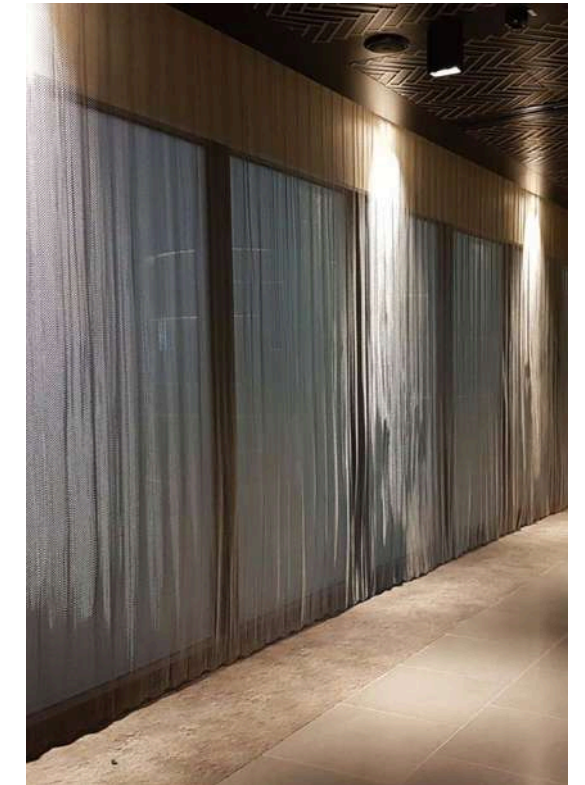

Kind reminder: When the metal coil drapery is used as a floor curtain, leave a gap of 2 cm from the ground at the bottom of the metal curtain to ensure the best effect.

Application

Curtain

Wall decoration