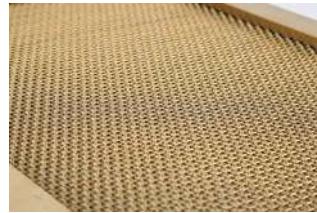

Open area: 49.2%

Woven Wire Drapery

Woven wire drapery is a kind of metal woven mesh formed by crossbars passing through metal cables. Unlike other metal decorative mesh, woven wire drapery can only exhibit great flexibility in the vertical direction due to its unique weaving structure. When being used as building facade, it also plays the role of sun blocking and fall prevention & protection. Besides, it also shows its unique charm in interior decorations such as wall decoration, ceiling style design and space partition. We can offer a variety of weave types and finishes to make your personalized architectural design come into reality.

Finishes

Classic color blending plan exhibition and color customization service available help you to find out the optimal solution of project color.

Natural Stainless Steel

Brass

Copper

Bronze

Green

Rope & wire in different colors