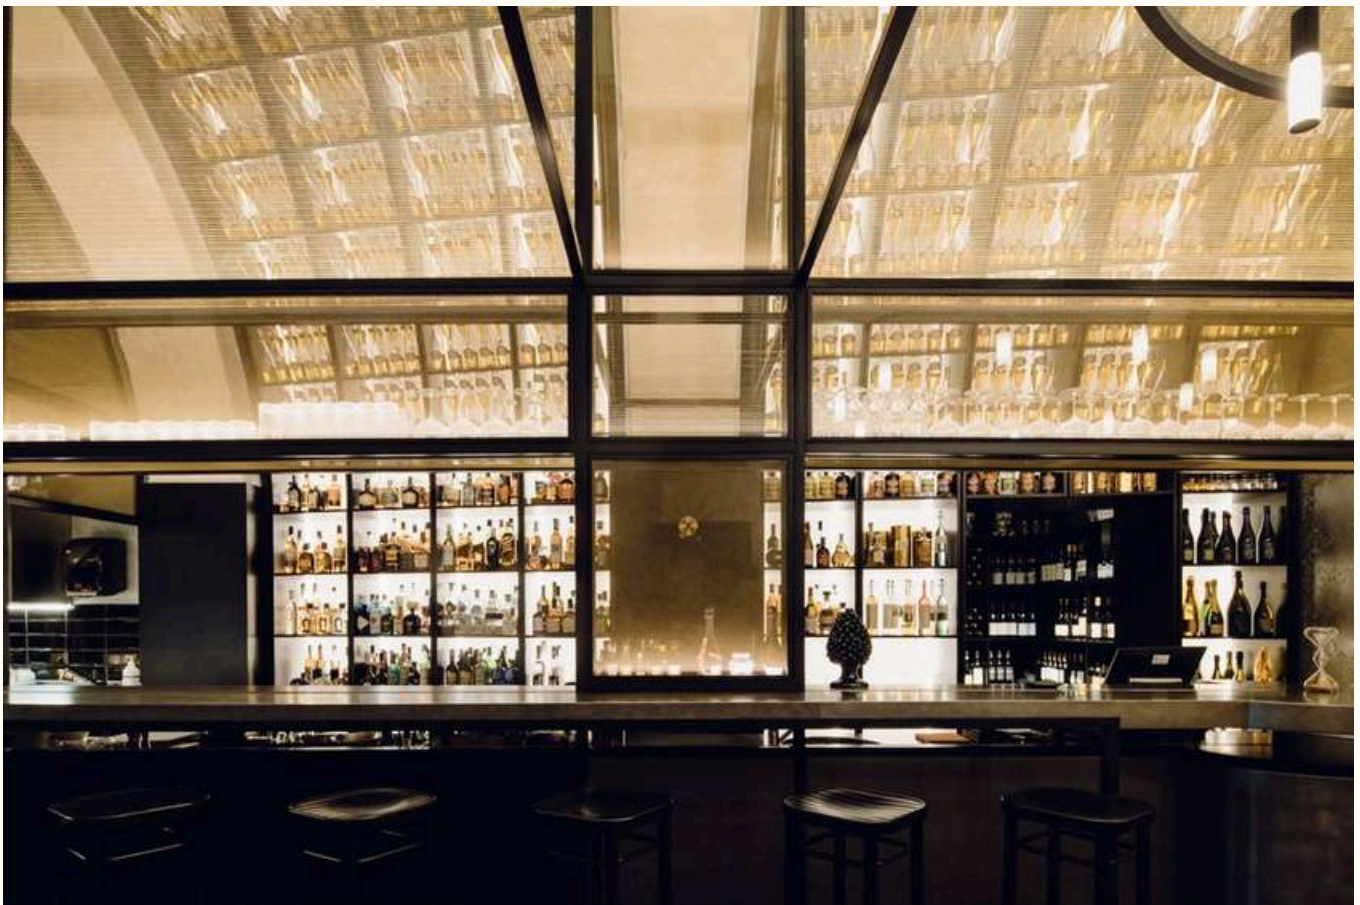

Color

Image

Structure

Installation

*Stylish
Touch*

VANESSA
CURTAIN
1987

Technical Details

Woven Fabrics