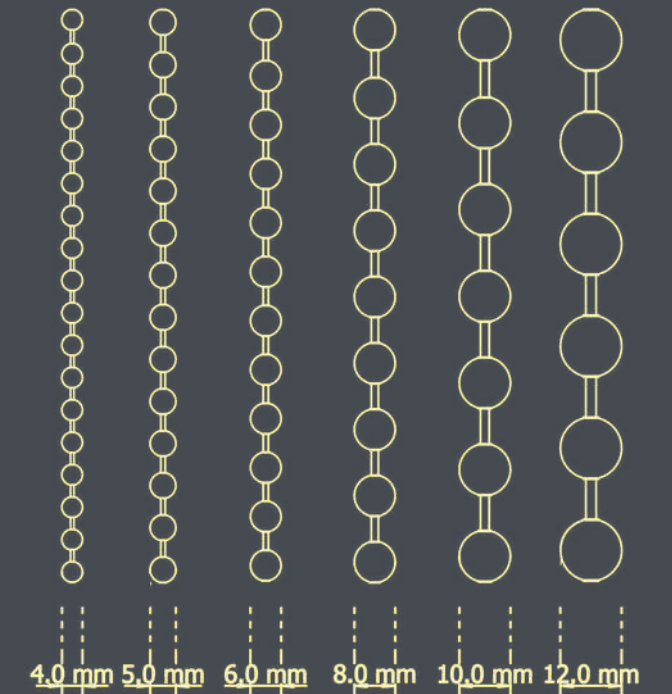

Material: aluminum
Finish: gloss or matte
Surface treatment: anodized
Delicate: Wire diameter (D): 1.5 mm
 Hook width (W): 8.5 mm
 Hook length (H): 17 mm

Category

Chain knot and arrangement differences make different chain link curtain effect.

Specifications

No matter the detail modification of the building space or the visual impact of the huge space, metal bead curtain comes in a variety of specifications can perfect match with your space.

Material: low carbon steel and stainless steel

Bead shape: round, faceted

Diameter: 3 mm, 4 mm, 5 mm, 6 mm, 8 mm, 10 mm, 12 mm

Length: customized upon request

Finish: gloss or matte

Surface treatment: electroplated, anodized

High Privacy

Wire diameter: 1.0 mm **Aperture:** 4.5 mm

Common

Wire diameter: 1.6 mm **Aperture:** 7 mm

Popular

Wire diameter: 2.3 mm **Aperture:** 12.7 mm

Vertical & Horizontal

Different curtain hanging directions create different atmospheres.