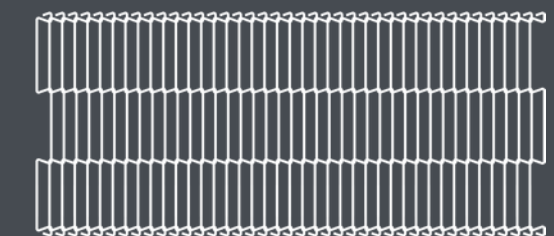

High Privacy

Wire diameter: 1.0 mm **Aperture:** 4.5 mm

Common

Wire diameter: 1.6 mm **Aperture:** 7 mm

Popular

Wire diameter: 2.3 mm **Aperture:** 12.7 mm

Vertical & Horizontal

Different curtain hanging directions create different atmospheres.