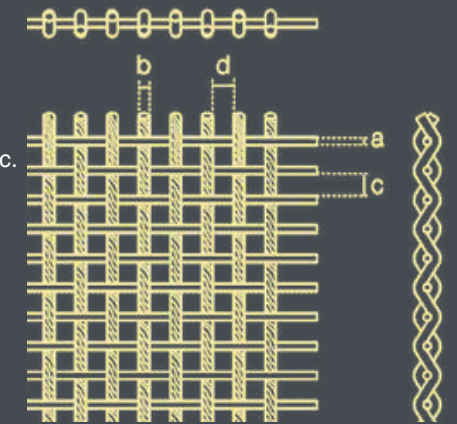

Round wire diameter (a): 0.5–4 mm

Rope diameter (b): 2–4 mm

Round wire spacing (c): 2–35 mm

Rope spacing (d): 1–20 mm

Color: stainless steel, copper, bronze, gold, etc.

Surface treatment: baking finish or electroplated

Popular Configurations

Explore product weaving methods and ensure the expected effects of decorative mesh for the project.

Model: AG-WS-2028D

Open area: 48.82%

Model: AG-WS-2230D

Open area: 61.3%

Model: AG-WS-1020D