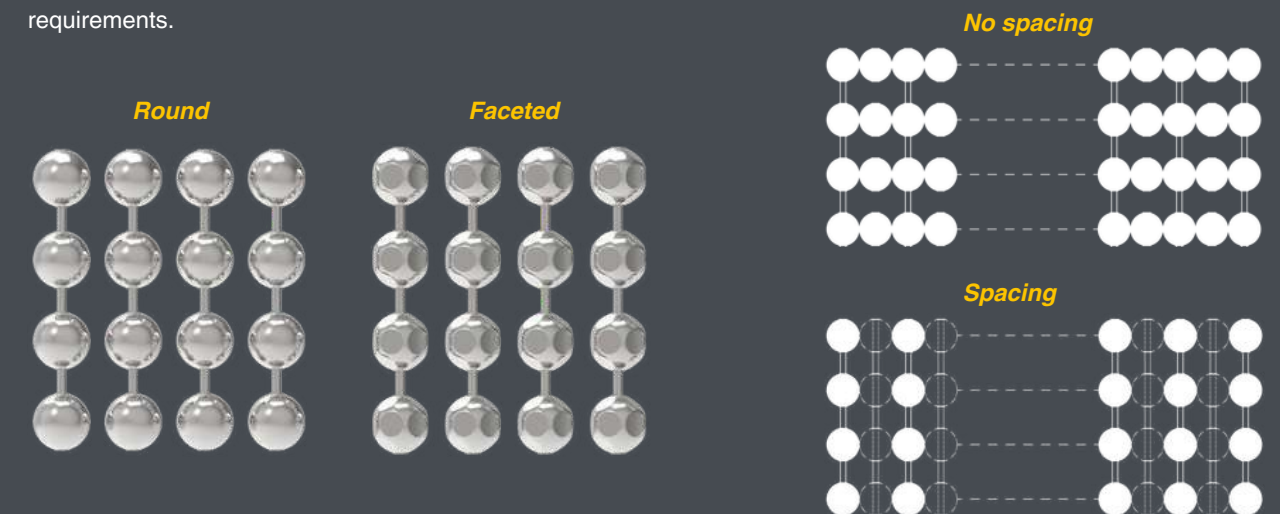

Specifications

No matter the detail modification of the building space or the visual impact of the huge space, metal bead curtain comes in a variety of specifications can perfect match with your space.

Material: low carbon steel and stainless steel

Bead shape: round, faceted

Diameter: 3 mm, 4 mm, 5 mm, 6 mm, 8 mm, 10 mm, 12 mm

Length: customized upon request

Finish: gloss or matte

Surface treatment: electroplated, anodized

Category

Browse metal bead curtain and obtain unique, modern metal bead curtain category guidance.

Round & Faceted

Round and faceted beads have their own features. Round metal bead has a smooth surface and looks more gentle and is suitable for any building environments. Faceted metal bead has better refraction and scattering effects and is more suitable for stages and spaces with higher light effect requirements.

No Spacing & Spacing

Our metal bead curtain can be divided into no spacing and spacing types. We will adjust the space between metal metals based on the overall visual effect.

Metal Bead Curtain

Metal bead curtain is made of high quality metal beads that can capture and reflect light to create an energetic, fantastic space atmosphere. No matter being used for art designs, building decoration, or acting as a simple, elegant curtain, metal bead curtain can easily blend into all kinds of environments. Meanwhile, metal bead curtain is a good solution that creates a perfect space divider without introducing a fixed partition. It not only adds the sense of beauty to the space, but also ensures people can pass through the curtain freely.