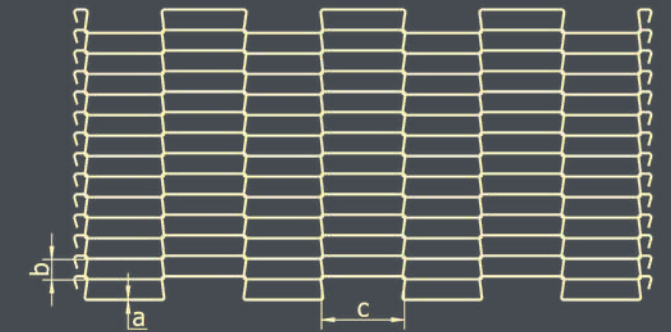

Popular Configurations

Hot sale architectural flat flex belt types bring you various architectural inspirations.